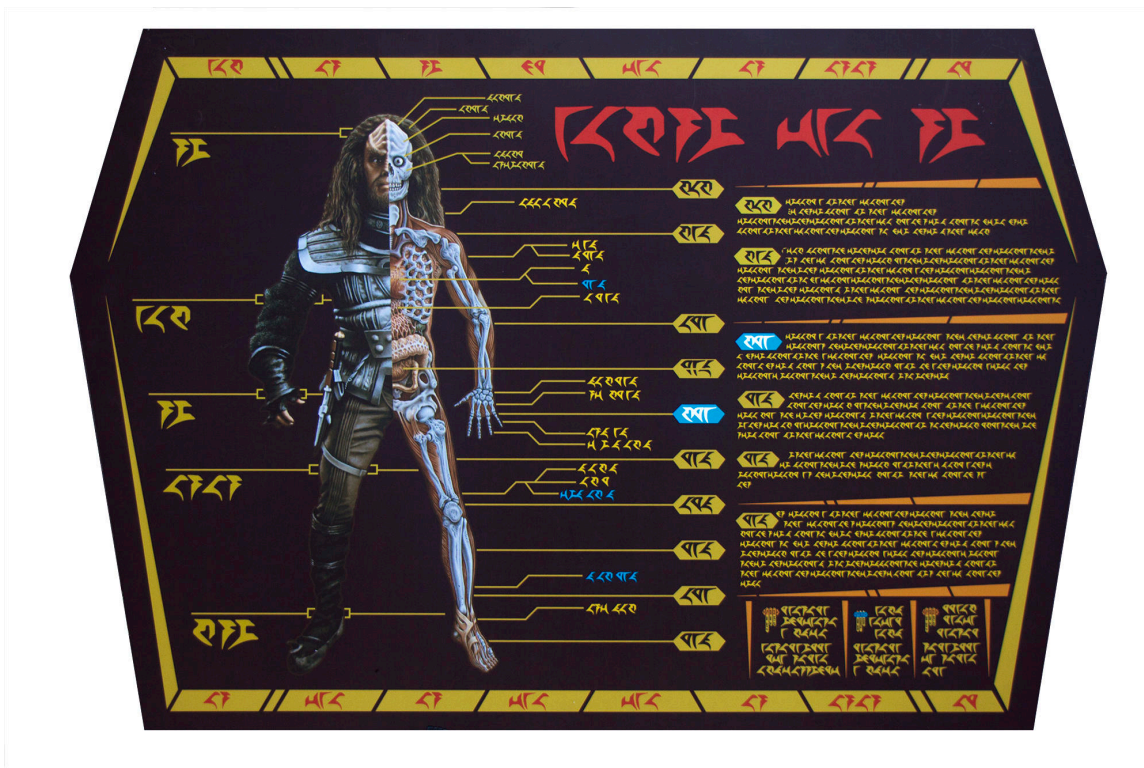

NOTES ON KLINGON MEDICAL CHART

Dan Curry

Visual Effects Producer/ Sr. Supervisor/Director

First Used On-Camera in the Klingon Medical Facility Set

STAR TREK: ENTERPRISE

Season 4, Episode 15 - "Affliction"

Air date: February 18, 2005

Klingons capture Dr. Phlox and force him to help them find a cure for a virus that threatens their race.

Incorporating an oil painting I had done earlier, *The Visible Klingon*, the art department, under the supervision of Production Designer Herman Zimmerman, created this medical anatomy chart featured on a wall of the set of the Klingon Medical Facility. Detailed information in the Klingon language call out anatomical features and list relevant medical data on the right.

Dan Curry

The Klingon Medical Chart will be accompanied by a signed 27" x 36" poster of the original oil painting seen below.